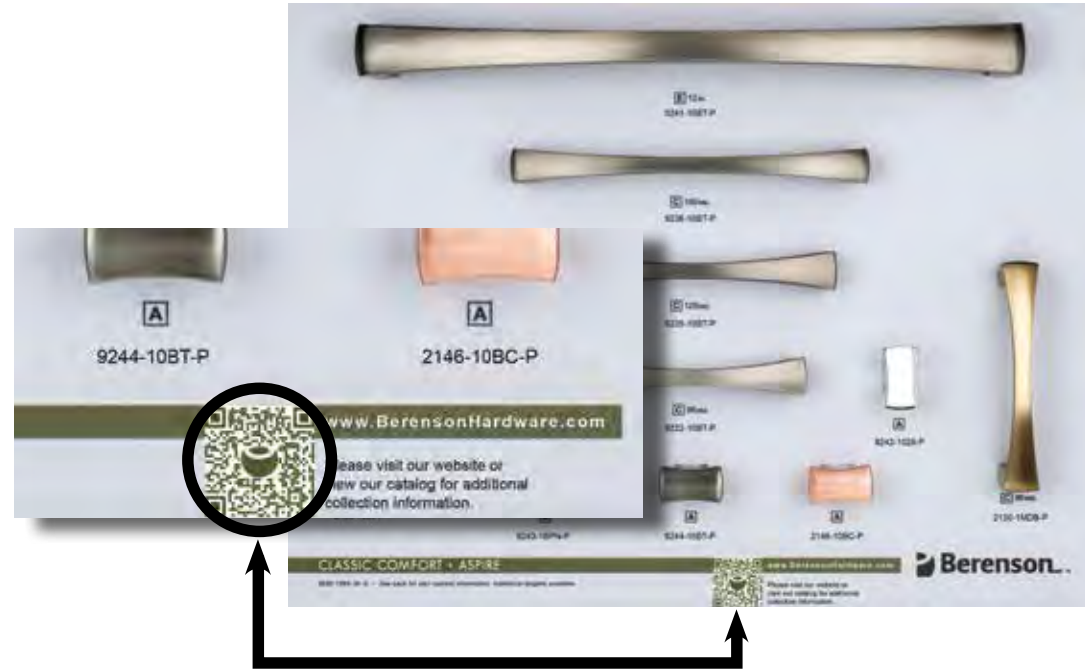

QR CODES

Scan the QR Code for more details!

Berenson is using QR codes on cabinet hardware display boards and catalogs, connecting customers with our website and instant access to up-to-date information.

These QR codes can be scanned using an online QR code scanner or app on a smartphone or tablet. (Please note the camera on some smartphones can also read QR codes).

You can find QR codes throughout this catalog. Scanning them will bring you to pages on our website with additional information on the subject featured.

QR codes on our display boards will bring up a convenient-to-use page on our website, with **parts from the collection(s) featured on the board grouped by CC length**. This page is just a click away and offers information on all parts in the collection, including those not on the display board.

QR Code stickers are available for your existing Berenson boards. **Our sticker sheet, 0175-STKR-01**, contains a sticker for every Berenson board labeled with the collection name and display board part number for your convenience.

Order yours today by emailing Orders@BerensonHardware.com