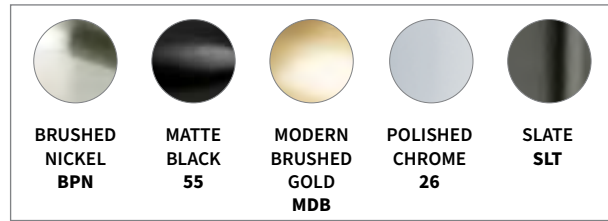

SKYLINE

Uptown Appeal Series

0291-7000-03-G

0291-7000-05-G

KEY: Part number listed in gray bar is shown on board.

320mm CC Pull

- 9974-1BPN-P
- 9975-1055-P
- 9993-1MDB-P
- 1120-1026-P
- ① 1124-1SLT-P

160mm CC Pull

- 9203-1BPN-P
- 9205-1055-P
- 9977-1MDB-P
- 9204-1026-P
- ③ 1122-1SLT-P

3in. & 96mm CC Pull

- ⑥ 9200-1BPN-P
- ④ 9202-1055-P
- 9976-1MDB-P
- 9201-1026-P
- ⑥ 1121-1SLT-P

Knob

- 9209-1BPN-P
- 9211-1055-P
- ⑤ 9995-1MDB-P
- ⑧ 9210-1026-P
- ⑦ 1125-1SLT-P

224mm CC Pull

- 9206-1BPN-P
- 9208-1055-P
- 9978-1MDB-P
- 9207-1026-P
- ② 1123-1SLT-P