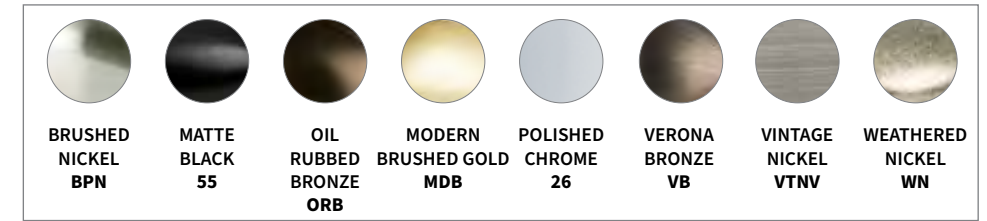

PRELUDE

Timeless Charm Series
0211-7000-03-G
0211-7000-05-G

All parts listed below are shown on board.

Hook
① 8016-VB-P
② 8019-VTN-P
③ 8018-MDB-P
④ 8011-26-P
⑤ 8012-BPN-P
⑥ 8013-WN-P
⑦ 8014-55-P
⑧ 8015-ORB-P