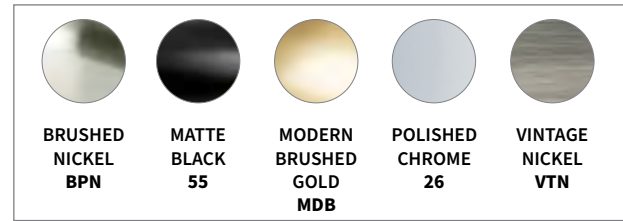

All parts listed below are shown on board.

256mm CC Appliance Pull

- ② 2073-1BPN-P
- ⑦ 2074-10VB-P

160mm CC Pull

- ③ 2071-1BPN-P
- ⑥ 2072-10VB-P

128mm CC Pull

- ④ 2069-1BPN-P
- ⑤ 2070-10VB-P

96mm CC Pull

- ① 2049-1BPN-P
- ⑧ 2068-10VB-P

KEY: Part number listed in gray bar is shown on board.

12in. CC Appliance Pull

- 4193-1BPN-P
- 4212-1055-P
- ① 4194-1MDB-P
- 4195-1026-P
- 4196-1VTN-P

224mm CC Pull

- 9813-1BPN-P
- 4211-1055-P
- ② 9817-1MDB-P
- 9820-1026-P
- 9824-1VTN-P

160mm CC Pull

- 9812-1BPN-P
- 4210-1055-P
- ③ 9816-1MDB-P
- 9819-1026-P
- 9823-1VTN-P

128mm CC Pull

- 4077-1BPN-P
- 4209-1055-P
- ④ 9815-1MDB-P
- 4087-1026-P
- 9822-1VTN-P

96mm CC Pull

- ⑦ 4072-1BPN-P
- 4208-1055-P
- ⑤ 9814-1MDB-P
- 4084-1026-P
- ⑩ 9821-1VTN-P

Knob

- 4088-1BPN-P
- ⑧ 4207-1055-P
- ⑥ 9818-1MDB-P
- ⑨ 4090-1026-P
- 9827-1VTN-P