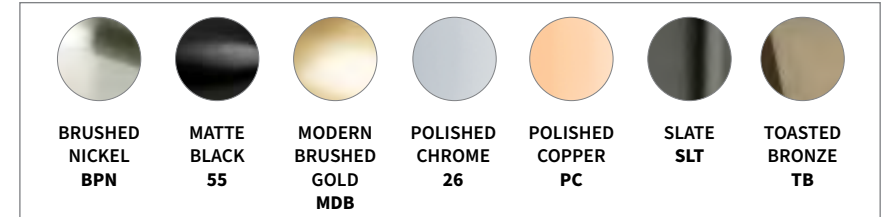

KEY: Part number listed in gray bar is shown on board.

320mm CC Pull 9857-1BPN-P 9859-1055-P 9902-1MDB-P 9905-1026-P 4184-10PC-P ① 9970-1SLT-P 4190-10TB-P	160mm CC Pull 4118-1BPN-P 4121-1055-P 9899-1MDB-P 4119-1026-P 4182-10PC-P ③ 9908-1SLT-P 4188-10TB-P	96mm CC Pull ⑦ 4108-1BPN-P ⑩ 4111-1055-P 9897-1MDB-P 4109-1026-P 4180-10PC-P ⑤ 9906-1SLT-P 4191-10TB-P	Knob 4122-1BPN-P 4126-1055-P ⑪ 9903-1MDB-P ⑧ 4124-1026-P ⑩ 4185-10PC-P ⑥ 9971-1SLT-P ⑨ 4192-10TB-P
224mm CC Pull 9828-1BPN-P 9858-1055-P 9901-1MDB-P 9904-1026-P 4183-10PC-P ② 9909-1SLT-P 4189-10TB-P	128mm CC Pull 4113-1BPN-P 4116-1055-P 9898-1MDB-P 4114-1026-P 4181-10PC-P ④ 9907-1SLT-P 4187-10TB-P	Also Available: 18in. CC Appliance Pull 9860-1BPN-P 9916-1026-P 9861-1055-P 9973-1SLT-P 9912-1MDB-P