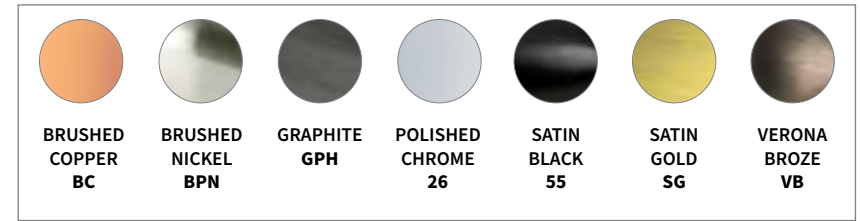

All parts listed below are shown on board.

Hearthstone 128mm CC Pull 2043-1055-P ① 2153-1MDB-P	Aspire 128mm CC Pull 2137-1055-P ⑦ 2131-1MDB-P	Metro 96mm CC Pull ⑬ 4111-1055-P 9897-1MDB-P	Tempo 3in. CC Pull ⑩ 0830-2055-P 0820-2MDB-P
Hearthstone 96mm CC Pull ② 4074-1055-P 2152-1MDB-P	Aspire 96mm CC Pull ⑥ 2136-1055-P 2130-1MDB-P	Metro Knob 4126-1055-P ⑫ 9903-1MDB-P	Tempo Knob 0839-2055-P ⑪ 0829-2MDB-P
Hearthstone 3in. CC Pull 4068-1055-P ③ 2151-1MDB-P	Aspire Knob ⑤ 2141-1055-P 2135-1MDB-P	Tempo 128mm CC Pull ⑧ 0832-2055-P 0822-2MDB-P	
Hearthstone Knob ④ 4086-1055-P 2158-1MDB-P	Metro 128mm CC Pull 4116-1055-P ⑭ 9898-1MDB-P	Tempo 96mm CC Pull 0831-2055-P ⑨ 0821-2MDB-P	

KEY: Part number listed in gray bar is shown on board.

169mm CC Pull 1049-40BC-P ① 1065-4BPN-P 1076-4GPH-P 1066-4026-P 1068-4055-P 1072-40SG-P 1067-40VB-P	112mm CC Pull 1048-40BC-P ② 1061-4BPN-P 1075-4GPH-P 1062-4026-P ⑩ 1064-4055-P 1071-40SG-P ④ 1063-40VB-P	56mm CC Pull 1047-40BC-P ③ 1057-4BPN-P 1074-4GPH-P 1058-4026-P 1060-4055-P 1070-40SG-P 1059-40VB-P	32mm CC Pull ⑥ 1046-40BC-P ⑦ 1052-4BPN-P ⑤ 1073-4GPH-P ⑧ 1053-4026-P 1056-4055-P ⑨ 1069-40SG-P 1055-40VB-P

Also Available:
Pull measures 96 7/16in. long and is made for you to cut down to your required size.
1051-4ALU-B