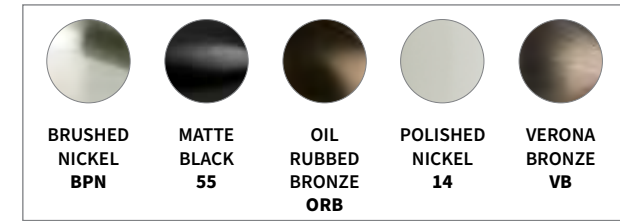

KEY: Part number listed in gray bar is shown on board.

96mm CC Pull ④ 9225-1BPN-P 9261-1055-P 9224-1ORB-P ① 9258-1014-P ⑩ 9226-10VB-P	3in. CC Pull ⑤ 9222-1BPN-P 9260-1055-P 9221-1ORB-P ② 9257-1014-P ⑨ 9223-10VB-P	Knob ③ 9228-1BPN-P ⑦ 9262-1055-P ⑧ 9227-1ORB-P ⑥ 9259-1014-P ⑪ 9229-10VB-P