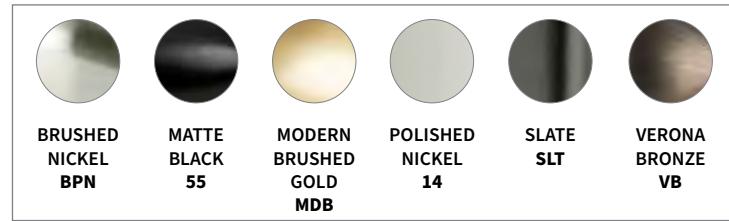

DOMESTIC BLISS
Classic Comfort Series
0380-7000-03-G
0380-7000-05-G

KEY: Part number listed in gray bar is shown on board.

320mm CC Pull 2356-1BPN-P 2410-1055-P ① 2359-1MDB-P 2358-1014-P 2408-1SLT-P 2357-10VB-P	160mm CC Pull 2348-1BPN-P 2402-1055-P ③ 2351-1MDB-P 2350-1014-P 2406-1SLT-P 2349-10VB-P	96mm CC Pull ⑩ 2339-1BPN-P 2400-1055-P ⑤ 2342-1MDB-P 2341-1014-P 2404-1SLT-P ⑥ 2340-10VB-P	Knob 2360-1BPN-P ⑦ 2399-1055-P ⑧ 2363-1MDB-P ⑨ 2362-1014-P ⑩ 2403-1SLT-P 2361-10VB-P
224mm CC Pull 2352-1BPN-P 2409-1055-P ② 2355-1MDB-P 2354-1014-P 2407-1SLT-P 2353-10VB-P	128mm CC Pull 2343-1BPN-P 2401-1055-P ④ 2347-1MDB-P 2346-1014-P 2405-1SLT-P 2344-10VB-P		

Available Spring 2024:
18in. CC Appliance Pull
2419-1BPN-P
2420-1055-P
2421-1MDB-P

ECHO
Timeless Charm Series
0295-7000-03-G
0295-7000-05-G