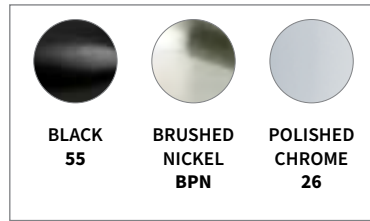

FLUIDIC

Uptown Appeal Series

0314-7000-03-G

0314-7000-05-G

All parts listed below are shown on board.

128mm CC Pull

- ① 9440-1055-P
- ③ 9478-1BPN-P
- ⑨ 9477-1026-P

96mm CC Pull

- ② 9439-1055-P
- ④ 9476-1BPN-P
- ⑧ 9475-1026-P

Knob

- ⑤ 9441-1055-P
- ⑥ 9480-1BPN-P
- ⑦ 9479-1026-P

FORTÉ

Classic Comfort Series

0241-7000-03-G

0241-7000-05-G