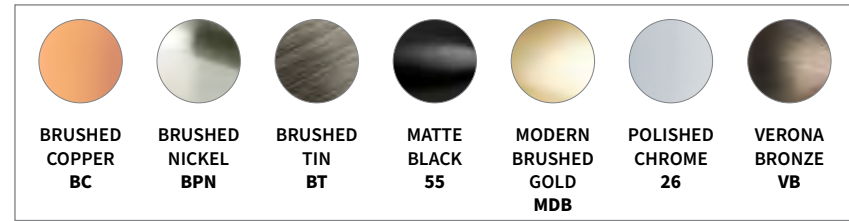

KEY: Part number listed in gray bar is shown on board.

12in. CC Appliance Pull	128mm CC Pull	96mm CC Pull	Knob
2145-10BC-P	2143-10BC-P	2142-10BC-P	⑨ 2146-10BC-P
9240-1BPN-P	9234-1BPN-P	9231-1BPN-P	⑦ 9243-1BPN-P
① 9241-10BT-P	③ 9235-10BT-P	④ 9232-10BT-P	⑧ 9244-10BT-P
2139-1055-P	2137-1055-P	⑤ 2136-1055-P	2141-1055-P
2133-1MDB-P	2131-1MDB-P	⑩ 2130-1MDB-P	2135-1MDB-P
9239-1026-P	9233-1026-P	9230-1026-P	⑩ 9242-1026-P
2032-10VB-P	2030-10VB-P	2029-10VB-P	⑥ 2033-10VB-P
160mm CC Pull			
2144-10BC-P			
9237-1BPN-P			
② 9238-10BT-P			
2138-1055-P			
2132-1MDB-P			
9236-1026-P			
2031-10VB-P			

Also Available:
18in. CC Appliance Pull
2148-1BPN-P   2134-1MDB-P
2149-10BT-P   2147-1026-P
2140-1055-P   2150-10VB-P