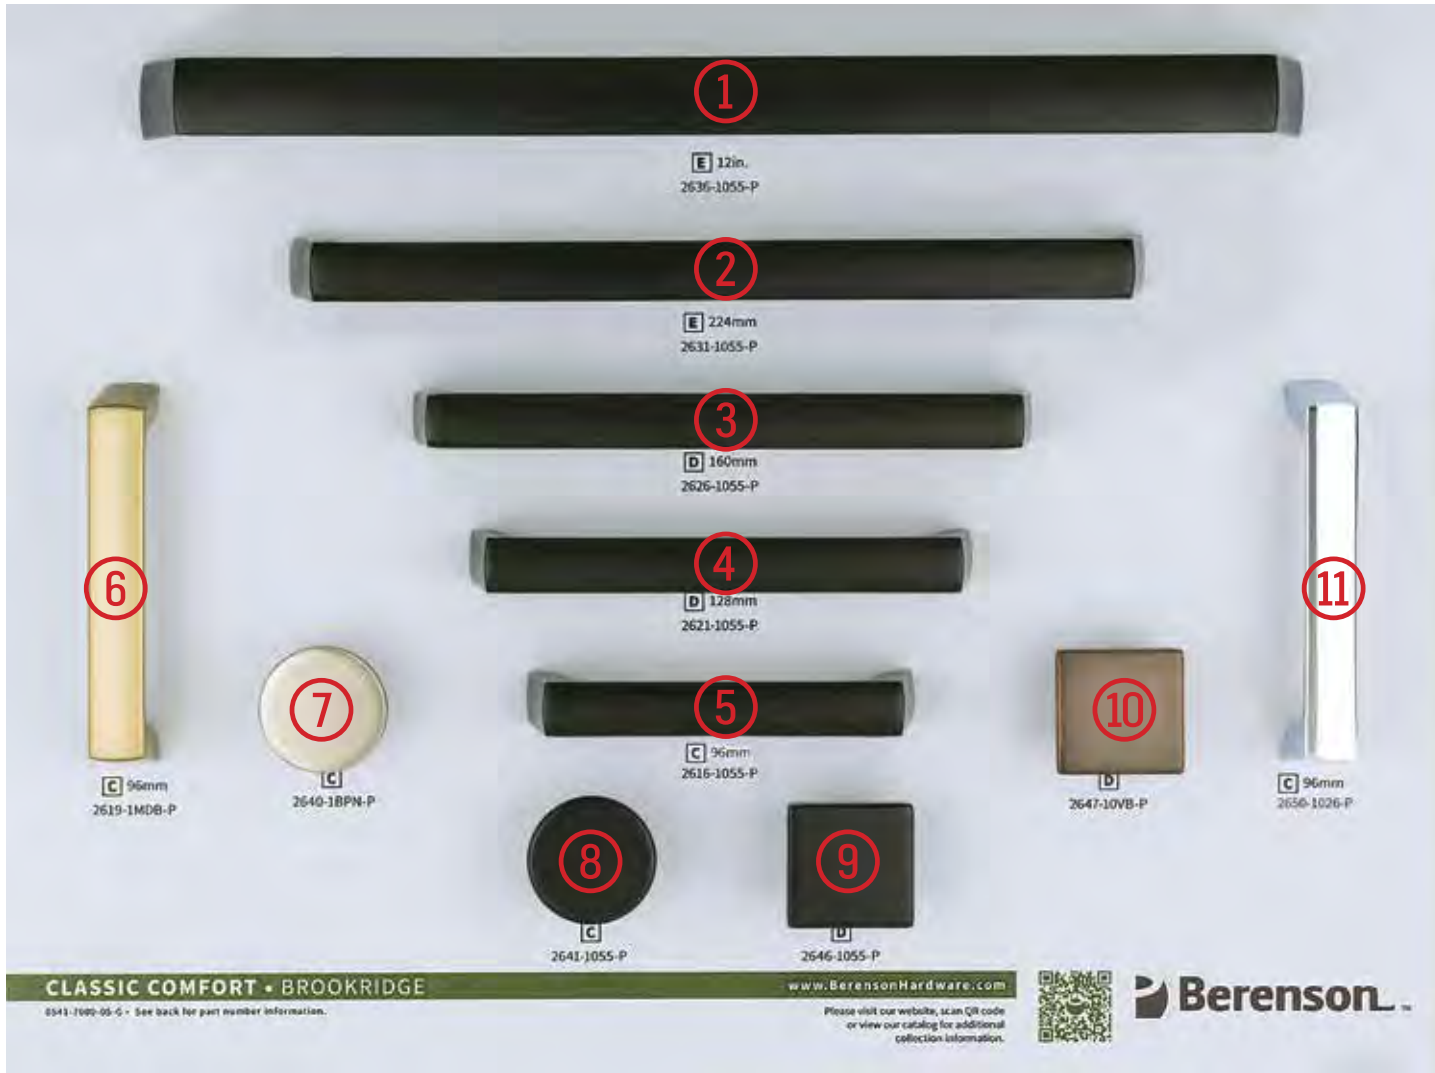

BROOKRIDGE
Classic Comfort Series
0541-7000-03-G
0541-7000-05-G

KEY: Part number listed in gray bar is shown on board.

12in. CC Appliance Pull

- 2635-1BPN-P
- ① 2636-1055-P
- 2639-1MDB-P
- 2654-1026-P
- 2637-10VB-P

160mm CC Pull

- 2625-1BPN-P
- ③ 2626-1055-P
- 2629-1MDB-P
- 2652-1026-P
- 2627-10VB-P

96mm CC Pull

- 2615-1BPN-P
- ⑤ 2616-1055-P
- ⑥ 2619-1MDB-P
- ⑪ 2650-1026-P
- 2617-10VB-P

Square Knob

- 2645-1BPN-P
- ⑨ 2646-1055-P
- 2649-1MDB-P
- 2656-1026-P
- ⑩ 2647-10VB-P

224mm CC Pull

- 2630-1BPN-P
- ② 2631-1055-P
- 2634-1MDB-P
- 2653-1026-P
- 2632-10VB-P

128mm CC Pull

- 2620-1BPN-P
- ④ 2621-1055-P
- 2624-1MDB-P
- 2651-1026-P
- 2622-10VB-P

Round Knob

- ⑦ 2640-1BPN-P
- ⑧ 2641-1055-P
- 2644-1MDB-P
- 2655-1026-P
- 2642-10VB-P

Available Spring 2024:
18in. CC Appliance Pull

- 2657-1BPN-P
- 2658-1055-P
- 2659-1MDB-P