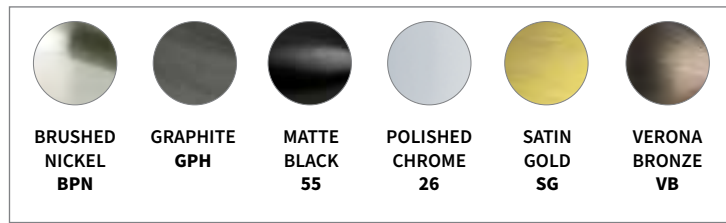

ELEVATE

Uptown Appeal Series
0369-7000-03-G
0369-7000-05-G

EPOCH EDGE

Uptown Appeal Series
0479-7000-03-G
0479-7000-05-G