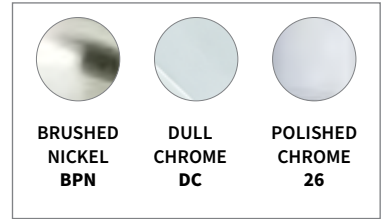

KEY: Part number listed in gray bar is shown on board.

Slide Wide Hook ② 9278-1BPN-P 9280-10DC-P ① 9279-1026-P	Slide Narrow Hook 9275-1BPN-P ③ 9277-10DC-P 9276-1026-P	Up 64mm CC Pull 9737-1BPN-C ④ 9738-1026-C	Up 16mm CC Pull ⑤ 9739-1BPN-C 9740-1026-C