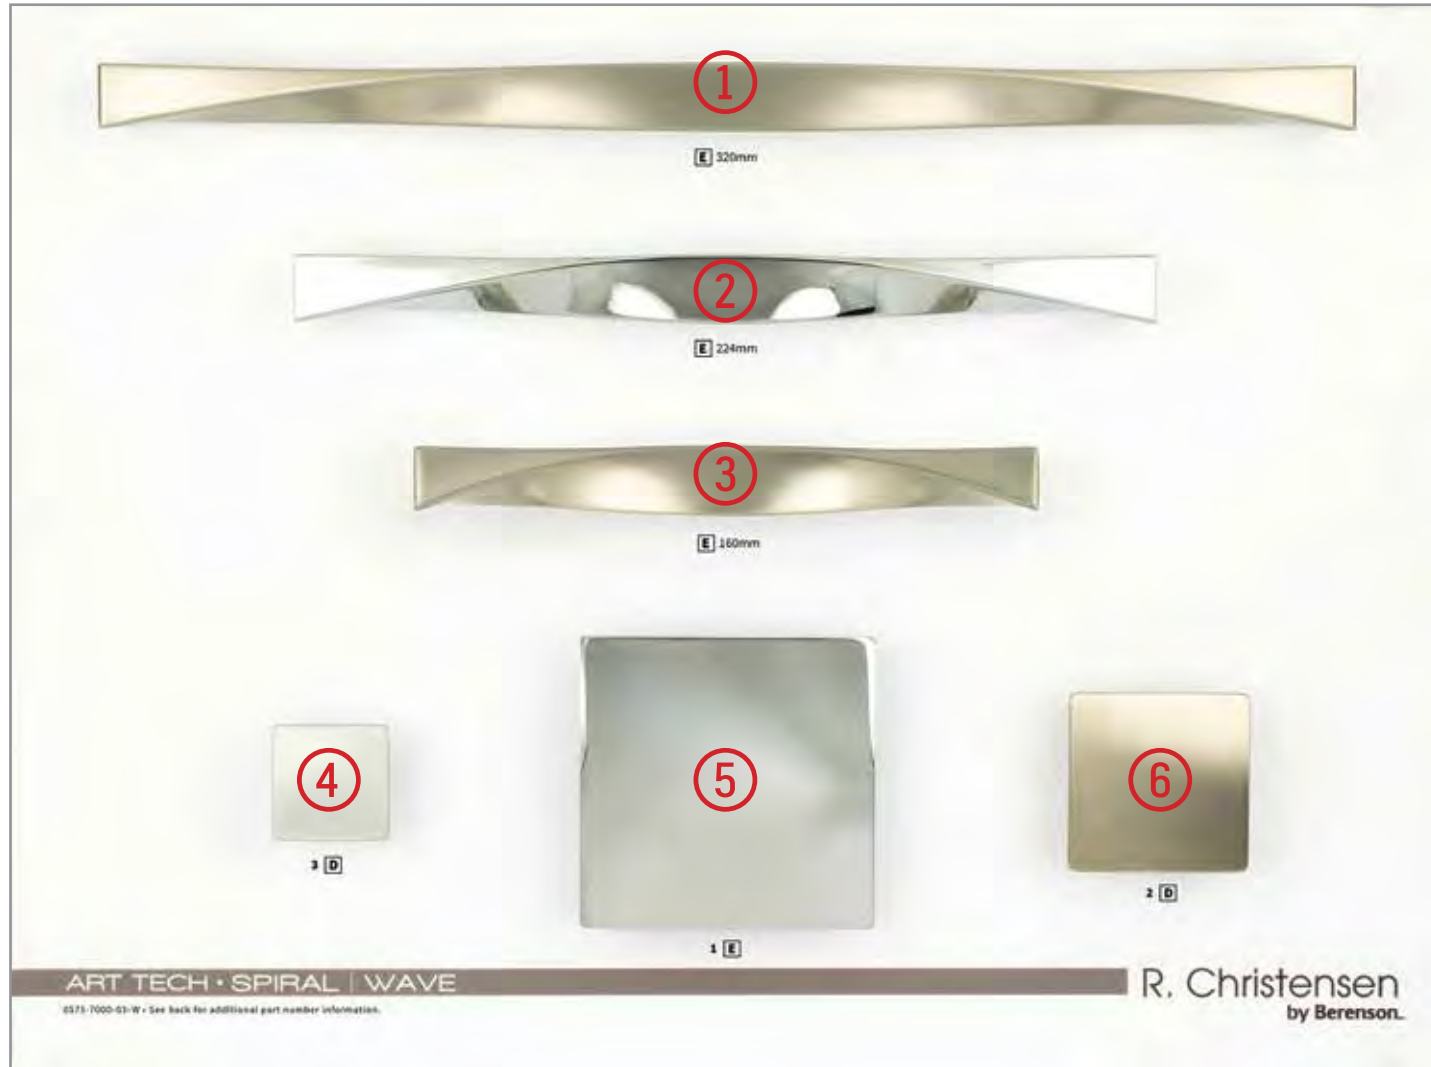

SPIRAL & WAVE
Art Tech Series
0575-7000-03-W

KEY: Part number listed in gray bar is shown on board.

Spiral 320mm CC Pull ① 1144-1BPN-P 1141-1026-P	Wave Large Knob 9315-1BPN-C 9317-10DC-C ⑤ 9316-1026-C	Wave Medium Knob ⑥ 9318-1BPN-C 9320-10DC-C 9319-1026-C	Wave Small Knob 9321-1BPN-C ④ 9323-10DC-C 9322-1026-C
Spiral 224mm CC Pull 1143-1BPN-P ② 1140-1026-P			
Spiral 160mm CC Pull ③ 1142-1BPN-P 1139-1026-P