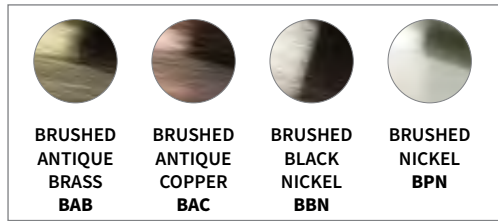

EURO MODERNO
Classic Comfort Series
0364-7000-03-G
0364-7000-05-G

All parts listed below are shown on board.

96mm CC Pull	64mm CC Cup Pull	Knob
⑪ 9721-1BAB-P	⑫ 9713-1BAB-P	⑦ 9724-1BAB-P
⑩ 9719-1BAC-P	⑨ 9711-1BAC-P	⑧ 9722-1BAC-P
③ 9720-1BBN-P	⑥ 9712-1BBN-P	④ 9723-1BBN-P
② 9718-1BPN-P	① 9710-1BPN-P	⑤ 9913-1BPN-P

FINISH SELECTION
Featured Style Series
0569-7000-03
0569-7000-05

Scan QR Code for Finishes!
Scan the QR Code to the left for information on finishes available in each collection shown.