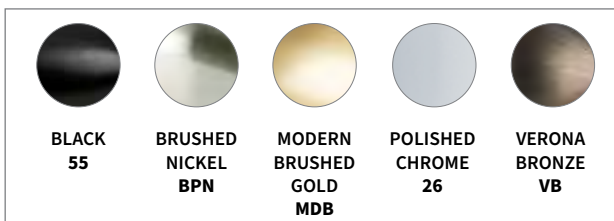

TEMPO

Classic Comfort Series

0377-7000-03-G

0377-7000-05-G

KEY: Part number listed in gray bar is shown on board.

256mm CC Pull 0836-2055-P 0808-2BPN-P 0826-2MDB-P ① 2017-2026-P 0809-20VB-P	192mm CC Pull 0834-2055-P 0806-2BPN-P 0824-2MDB-P ③ 2015-2026-P 0807-20VB-P	128mm CC Pull 0832-2055-P 0804-2BPN-P 0822-2MDB-P ⑤ 2014-2026-P 0805-20VB-P	3in. CC Pull ⑫ 0830-2055-P 0800-2BPN-P ⑨ 0820-2MDB-P ⑦ 2012-2026-P 0801-20VB-P
224mm CC Pull 0835-2055-P 1127-2BPN-P 0825-2MDB-P ② 2016-2026-P 0813-20VB-P	160mm CC Pull 0833-2055-P 1126-2BPN-P 0823-2MDB-P ④ 2028-2026-P 0812-20VB-P	96mm CC Pull 0831-2055-P 0802-2BPN-P 0821-2MDB-P ⑥ 2013-2026-P 0803-20VB-P	Knob 0839-2055-P ⑩ 2020-2BPN-P 0829-2MDB-P ⑧ 2019-2026-P ⑪ 2018-20VB-P

Brushed Nickel is also available in the following lengths:

768mm CC Pull: 1133-2BPN-P   640mm CC Pull: 1132-2BPN-P
544mm CC Pull: 1131-2BPN-P   448mm CC Pull: 1130-2BPN-P
384mm CC Pull: 1129-2BPN-P   288mm CC Pull: 1128-2BPN-P

Also Available:
320mm CC Pull
0838-2055-P   0810-2BPN-P   0828-2MDB-P
2006-2026-P   0811-20VB-P

TRADITIONAL BEST SELLERS

Featured Style Series

0568-7000-03

0568-7000-05

Scan QR Code for Finishes!

Scan the QR Code to the left for information on finishes available in each collection shown.