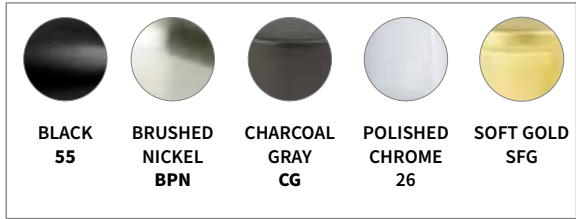

FUJI
Art Tech Series
0573-7000-03-W

KEY: Part number listed in gray bar is shown on board.

Fuji 224mm CC Pull	Fuji 160mm CC Pull
① 1308-1055-C	1311-1055-C
1188-1BPN-C	⑤ 1190-1BPN-C
1310-10CG-C	③ 1313-10CG-C
1189-1026-C	④ 1191-1026-C
② 1309-1SFG-C	1312-1SFG-C

I-SPAZIO, LIPS, & MINI
Art Tech Series
0574-7000-03-W