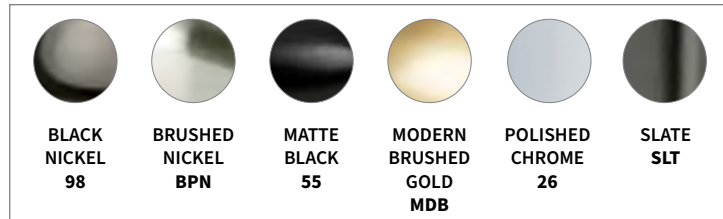

SWAGGER

Uptown Appeal Series

0378-7000-03-G

0378-7000-05-G

KEY: Part number listed in gray bar is shown on board.

320mm CC Pull 2323-1098-P 2321-1BPN-P 2411-1055-P ① 2367-1MDB-P 2322-1026-P 2412-1SLT-P	160mm CC Pull 2317-1098-P 2315-1BPN-P 2397-1055-P ③ 2365-1MDB-P 2316-1026-P 2392-1SLT-P	96mm CC Pull 2385-1098-P 2386-1BPN-P 2395-1055-P ⑤ 2387-1MDB-P 2388-1026-P 2390-1SLT-P	Knob 2326-1098-P 2324-1BPN-P ⑦ 2394-1055-P ⑧ 2368-1MDB-P ⑨ 2325-1026-P ⑩ 2389-1SLT-P
224mm CC Pull 2320-1098-P 2318-1BPN-P 2398-1055-P ② 2366-1MDB-P 2319-1026-P 2393-1SLT-P	128mm CC Pull ⑪ 2314-1098-P ⑥ 2312-1BPN-P 2396-1055-P ④ 2364-1MDB-P 2313-1026-P 2391-1SLT-P		

Also Available:
18in. CC Appliance Pull
2413-1BPN-P   2417-1055-P
2415-1MDB-P
2416-1098-P