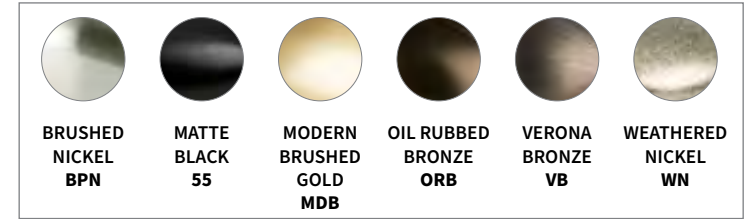

CONTEMPORARY BEST SELLERS

Featured Style Series
0567-7000-03
0567-7000-05

Scan QR Code for Finishes!

Scan the QR Code to the left for information on finishes available in each collection shown.

CUP PULLS & KNOBS

Featured Style Series
0563-7000-03
0563-7000-05

All parts listed below are shown on board.

Metro 224mm CC Pull ① 9909-1SLT-P	Swagger 128mm CC Pull ⑥ 2391-1SLT-P	Epoch Edge Knob ⑨ 1204-1MDB-P	Skyline Knob ⑬ 9211-1055-P
Metro 128mm CC Pull ② 4181-10PC-P	Swagger Knob ⑥ 2324-1BPN-P	Elevate 160mm CC Pull ⑩ 2118-4055-P	Bravo 56mm Edge Pull ⑭ 1047-40BC-P
Metro Knob ③ 4124-1026-P	Epoch Edge 128mm CC Pull ⑦ 1217-1VTN-P	Elevate Knob ⑪ 2108-40SG-P	Bravo 32mm Edge Pull ⑮ 1069-40SG-P
Swagger 160mm CC Pull ④ 2365-1MDB-P	Epoch Edge 96mm CC Pull ⑧ 1209-1055-P	Skyline 160mm CC Pull ⑫ 1122-1SLT-P	

All parts listed below are shown on board.

American Classics 3in. CC Cup Pull ① 9896-1BPN-P ② 9895-1WN-P	Euro Moderno Knob ④ 9913-1BPN-P	Berenson Knobs ⑥ 9714-1MDB-P	Adagio 3in. CC Cup Pull ⑪ 7875-1ORB-P
Berenson 3in. CC Cup Pull ⑩ 9947-1055-P ③ 9946-1MDB-P	Traditional Advantage One Knob ⑦ 9021-1055-P ⑧ 9338-10VB-P ⑤ 9339-10WN-P	Vibrato 3in. CC Cup Pull ⑨ 7876-1VB-P