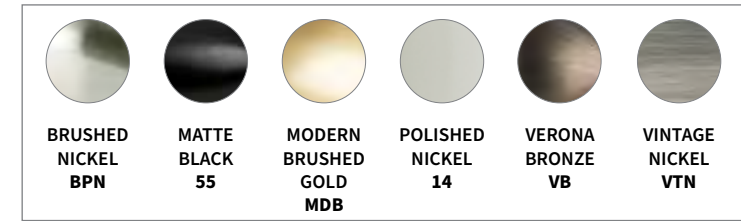

Also Available:
18in. CC Appliance Pull
2413-1BPN-P 2417-1055-P
2415-1MDB-P
2416-1098-P

TAILORED TRADITIONAL

Timeless Charm Series

0477-7000-03-G

0477-7000-05-G

KEY: Part number listed in gray bar is shown on board.