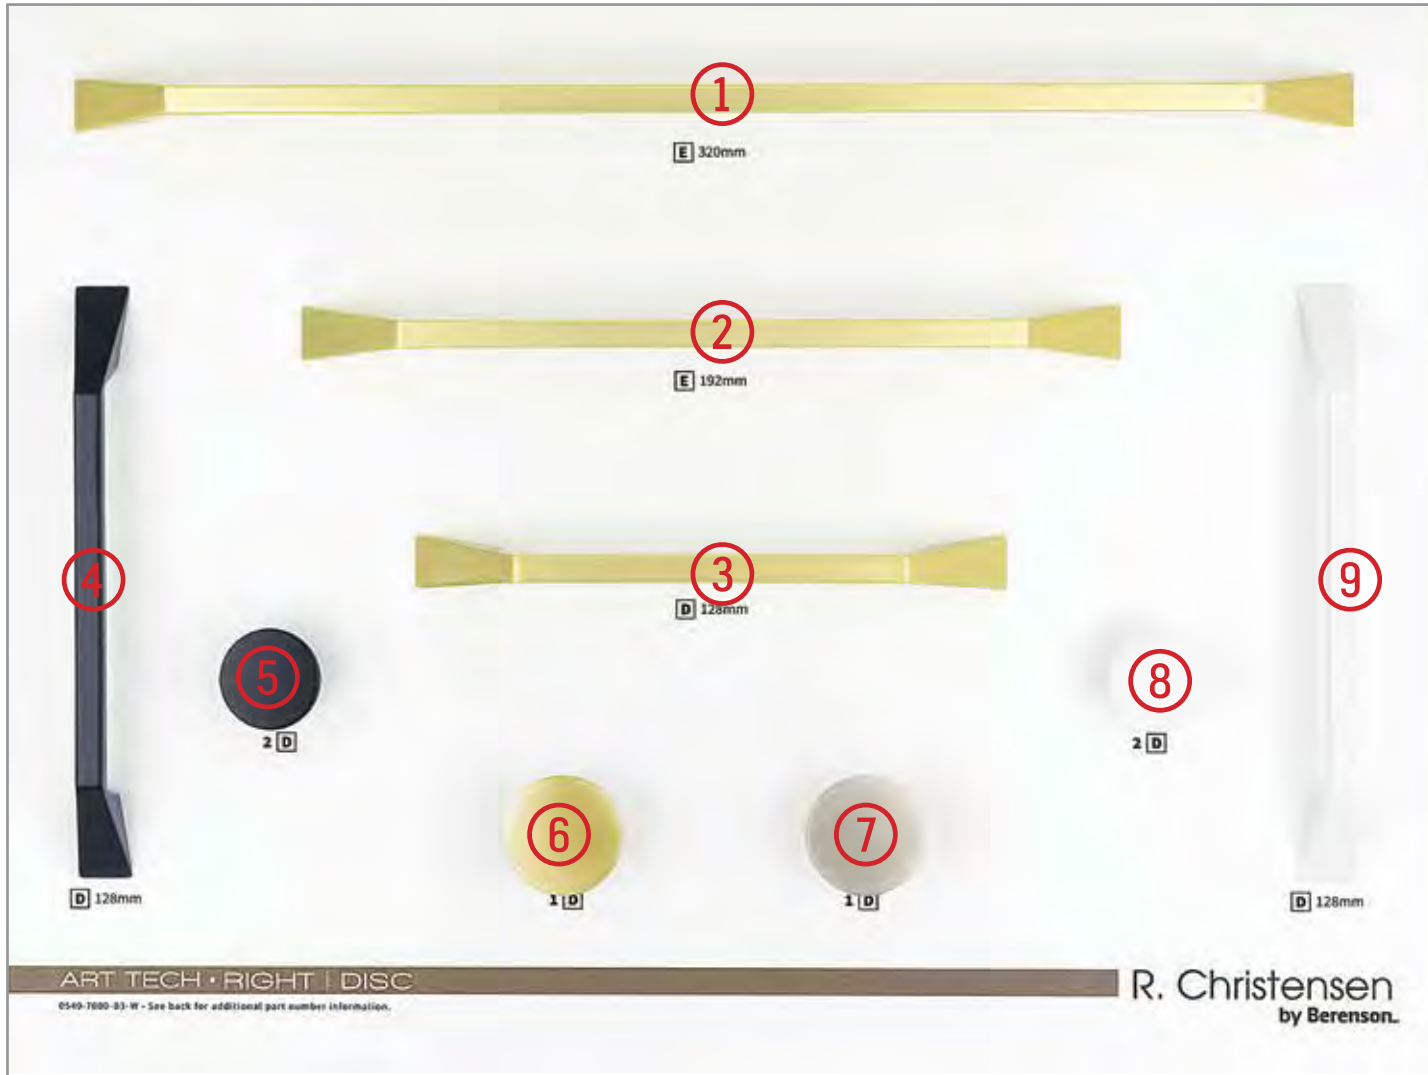

I-SPAZIO, LIPS, & MINI
Art Tech Series
0574-7000-03-W

KEY: Part number listed in gray bar is shown on board.

- | | | | |
|--|---------------------------|-------------------------------|------------------------------|
| I-Spazio 192mm CC Off Center Pull | Lips 224mm CC Pull | Mini Small Square Knob | Mini Small Round Knob |
| ③ 1316-1055-C | ⑤ 1314-1055-C | ⑥ 1344-1055-C | ⑫ 1340-1055-C |
| 9293-1BPN-C | 1184-1BPN-C | ⑦ 1333-1BPN-C | ⑪ 1341-1BPN-C |
| 9295-10DC-C | 1185-1026-C | ⑧ 1334-1026-C | ⑩ 1342-1026-C |
| 9294-1026-C | Lips 160mm CC Pull | ⑨ 1354-1RSG-C | ⑬ 1352-1RSG-C |
| I-Spazio 192mm CC Pull | 1315-1055-C | | |
| ② 9296-1BPN-C | ④ 1182-1BPN-C | | |
| 9298-10DC-C | 1183-1026-C | | |
| 9297-1026-C | | | |
| I-Spazio 128mm CC Pull | | | |
| 1318-1055-C | | | |
| 9299-1BPN-C | | | |
| 9301-10DC-C | | | |
| ① 9300-1026-C | | | |

RIGHT & DISC
Art Tech Series
0540-7000-03-W

KEY: Part number listed in gray bar is shown on board.

- | | | | |
|---|---|---|---|
| <p>Disc Large Knob
6081-1055-C
⑦ 6083-1BPN-C
⑥ 6080-1SFG-C
6082-1048-C</p> | <p>Right 320mm CC Pull
6069-1055-C
6075-1BPN-C
① 6066-1SFG-C
6072-1048-C</p> | <p>Right 192mm CC Pull
6068-1055-C
6074-1BPN-C
② 6065-1SFG-C
6071-1048-C</p> | <p>Right 128mm CC Pull
④ 6067-1055-C
6073-1BPN-C
③ 6064-1SFG-C
⑨ 6070-1048-C</p> |
| <p>Disc Small Knob
⑤ 6077-1055-C
6079-1BPN-C
6076-1SFG-C
⑧ 6078-1048-C</p> | | | |