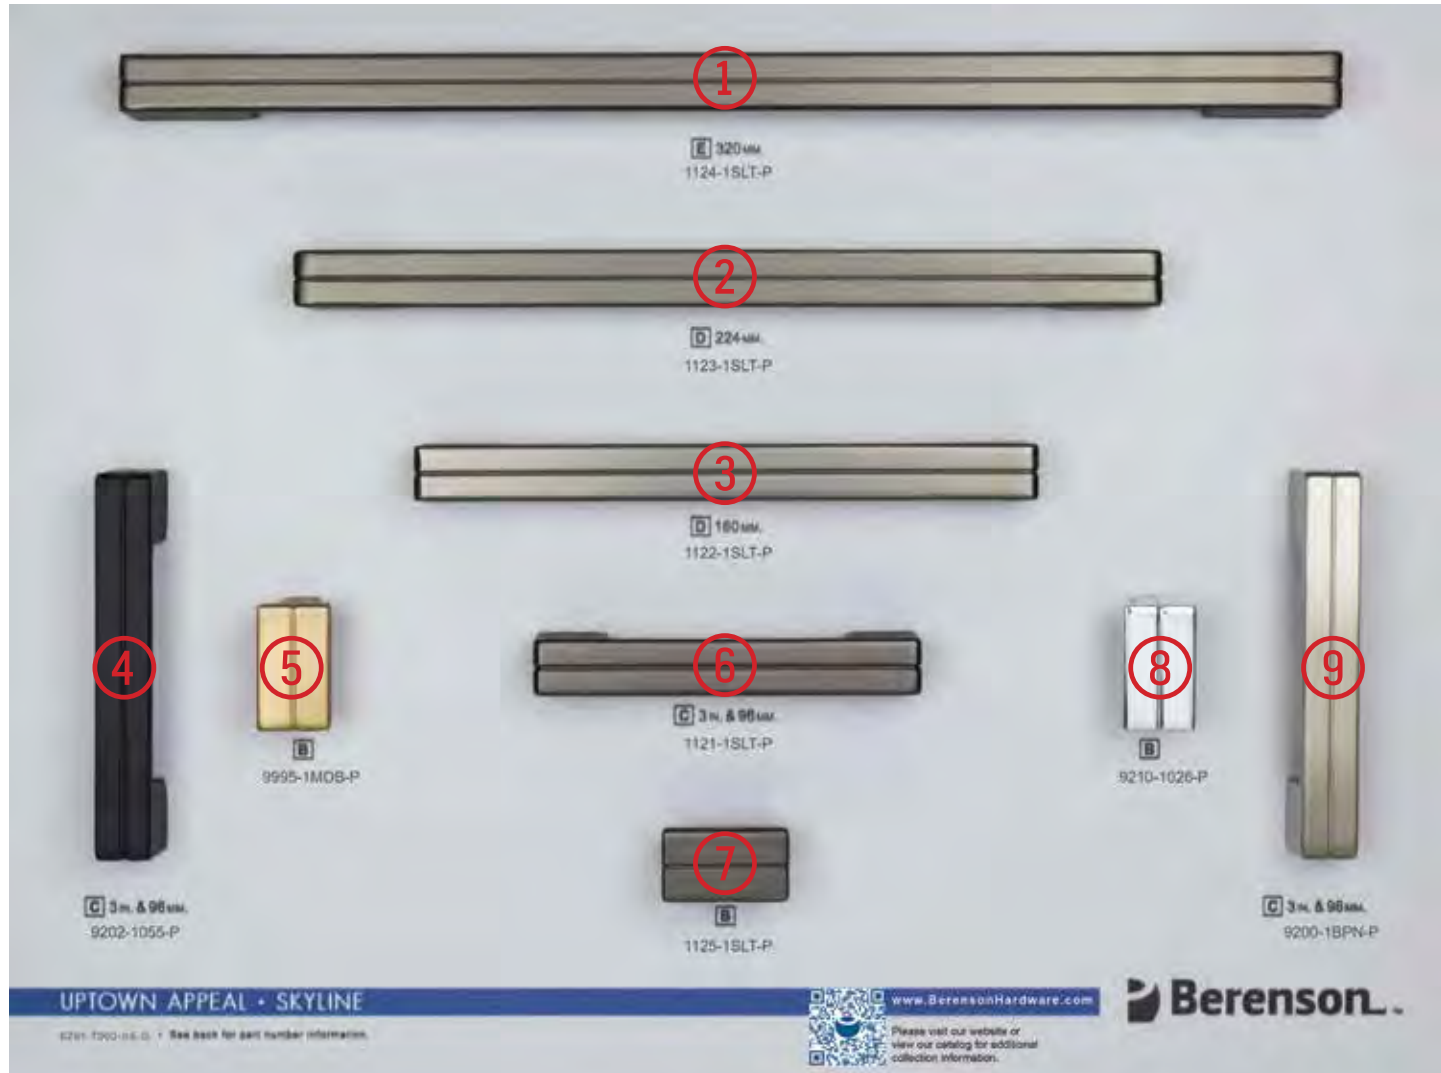

SKYLINE

Uptown Appeal Series

0291-7000-03-G

0291-7000-05-G

KEY: Part number listed in gray bar is shown on board.

320mm CC Pull

- 9974-1BPN-P
- 9975-1055-P
- 9993-1MDB-P
- 1120-1026-P
- ① 1124-1SLT-P

160mm CC Pull

- 9203-1BPN-P
- 9205-1055-P
- 9977-1MDB-P
- 9204-1026-P
- ③ 1122-1SLT-P

3in. & 96mm CC Pull

- ⑥ 9200-1BPN-P
- ④ 9202-1055-P
- 9976-1MDB-P
- 9201-1026-P
- ⑥ 1121-1SLT-P

Knob

- 9209-1BPN-P
- 9211-1055-P
- ⑤ 9995-1MDB-P
- ⑧ 9210-1026-P
- ⑦ 1125-1SLT-P

224mm CC Pull

- 9206-1BPN-P
- 9208-1055-P
- 9978-1MDB-P
- 9207-1026-P
- ② 1123-1SLT-P