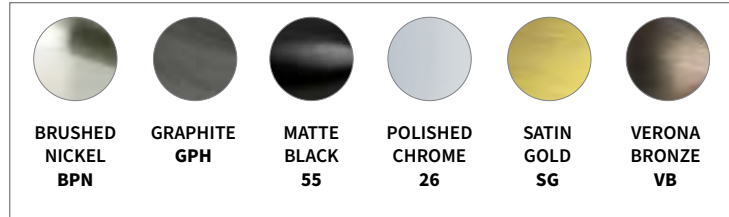

MEADOW

Classic Comfort Series

0370-7000-03-G

0370-7000-05-G

KEY: Part number listed in gray bar is shown on board.

320mm CC Pull 2308-4BPN-P 2284-4GPH-P 2291-4055-P 2298-4026-P 2277-40SG-P ① 2309-40VB-P	160mm CC Pull 2304-4BPN-P 2282-4GPH-P 2289-4055-P 2296-4026-P 2275-40SG-P ③ 2305-40VB-P	96mm CC Pull 2097-4BPN-P 2280-4GPH-P 2287-4055-P 2294-4026-P 2273-40SG-P ⑤ 2098-40VB-P	Knob ⑩ 2310-4BPN-P ⑪ 2286-4GPH-P ⑦ 2293-4055-P ⑥ 2300-4026-P ⑨ 2279-40SG-P ⑧ 2311-40VB-P
256mm CC Pull 2306-4BPN-P 2283-4GPH-P 2290-4055-P 2297-4026-P 2276-40SG-P ② 2307-40VB-P	128mm CC Pull 2099-4BPN-P 2281-4GPH-P 2288-4055-P 2295-4026-P 2274-40SG-P ④ 2303-40VB-P	Also Available: 448mm CC Appliance Pull 2302-4BPN-P 2299-4026-P 2285-4GPH-P 2278-40SG-P 2292-4055-P 2301-40VB	

METRO

Uptown Appeal Series

0274-7000-03-G

0274-7000-05-G