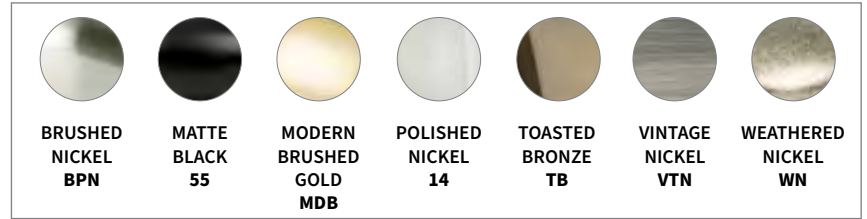

KEY: Part number listed in gray bar is shown on board.

12in. CC Appliance Pull

9854-1BPN-P
4172-1055-P
4166-1MDB-P
9852-1014-P
① 4218-10TB-P
9804-1VTN-P
9802-10WN-P

160mm CC Pull

9562-1BPN-P
4168-1055-P
4164-1MDB-P
9567-1014-P
③ 4216-10TB-P
9807-1VTN-P
9810-10WN-P

96mm CC Pull

4056-1BPN-P
⑦ 4157-1055-P
⑫ 4160-1MDB-P
4107-1014-P
⑤ 4214-10TB-P
9806-1VTN-P
4058-10WN-P

Knob

⑧ 4061-1BPN-P
4158-1055-P
4162-1MDB-P
⑨ 4110-1014-P
⑥ 4213-10TB-P
⑩ 9809-1VTN-P
⑪ 4065-10WN-P

224mm CC Pull

9564-1BPN-P
4169-1055-P
4165-1MDB-P
9568-1014-P
② 4217-10TB-P
9808-1VTN-P
9811-10WN-P

128mm CC Pull

9853-1BPN-P
4167-1055-P
4163-1MDB-P
9835-1014-P
④ 4215-10TB-P
9803-1VTN-P
9801-10WN-P