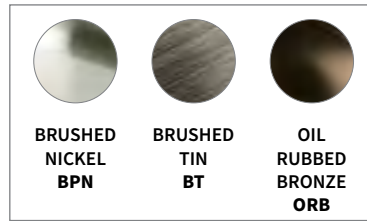

OASIS

Classic Comfort Series
0293-7000-03-G
0293-7000-05-G

KEY: Part number listed in gray bar is shown on board.

160mm CC Pull	128mm CC Pull	96mm CC Pull	Knob
① 9252-1BPN-P	② 9249-1BPN-P	③ 9246-1BPN-P	⑥ 9255-1BPN-P
9253-10BT-P	9250-10BT-P	⑦ 9247-10BT-P	⑦ 9256-10BT-P
9251-1ORB-P	9248-1ORB-P	④ 9245-1ORB-P	⑤ 9254-1ORB-P