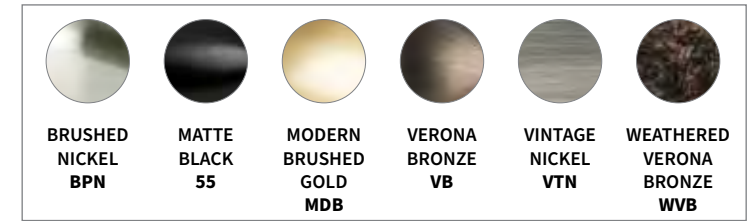

KEY: Part number listed in gray bar is shown on board.

- **12in. CC Appliance Pull**
  - 2035-1BPN-P
  - ① 2038-1055-P
  - 2156-1MDB-P
  - 2034-10VB-P
  - 2164-1VTN-P
  - 2037-1WVB-P
- **6in. CC Pull**
  - 4076-1BPN-P
  - ② 4080-1055-P
  - 2155-1MDB-P
  - 4075-10VB-P
  - 2163-1VTN-P
  - 4079-1WVB-P
- **160mm CC Pull**
  - 2045-1BPN-P
  - ③ 2048-1055-P
  - 2154-1MDB-P
  - 2044-10VB-P
  - 2162-1VTN-P
  - 2047-1WVB-P
- **128mm CC Pull**
  - 2040-1BPN-P
  - ④ 2043-1055-P
  - 2153-1MDB-P
  - 2039-10VB-P
  - 2161-1VTN-P
  - 2042-1WVB-P
- **96mm CC Pull**
  - 4070-1BPN-P
  - ⑤ 4074-1055-P
  - 2152-1MDB-P
  - 4069-10VB-P
  - 2160-1VTN-P
  - 4073-1WVB-P
- **3in. CC Pull**
  - 4064-1BPN-P
  - ⑥ 4068-1055-P
  - ⑦ 2151-1MDB-P
  - 4063-10VB-P
  - ⑬ 2159-1VTN-P
  - 4067-1WVB-P
- **Knob**
  - ⑧ 4083-1BPN-P
  - ⑩ 4086-1055-P
  - 2158-1MDB-P
  - ⑨ 4142-1014-P
  - ⑪ 4081-10VB-P
  - 2166-1VTN-P
  - ⑫ 4085-1WVB-P

Also Available:
18in. CC Appliance Pull

- 2169-1055-P
- 2167-10VB-P
- 2168-1BPN-P
- 2157-1MDB-P
- 2165-1VTN-P